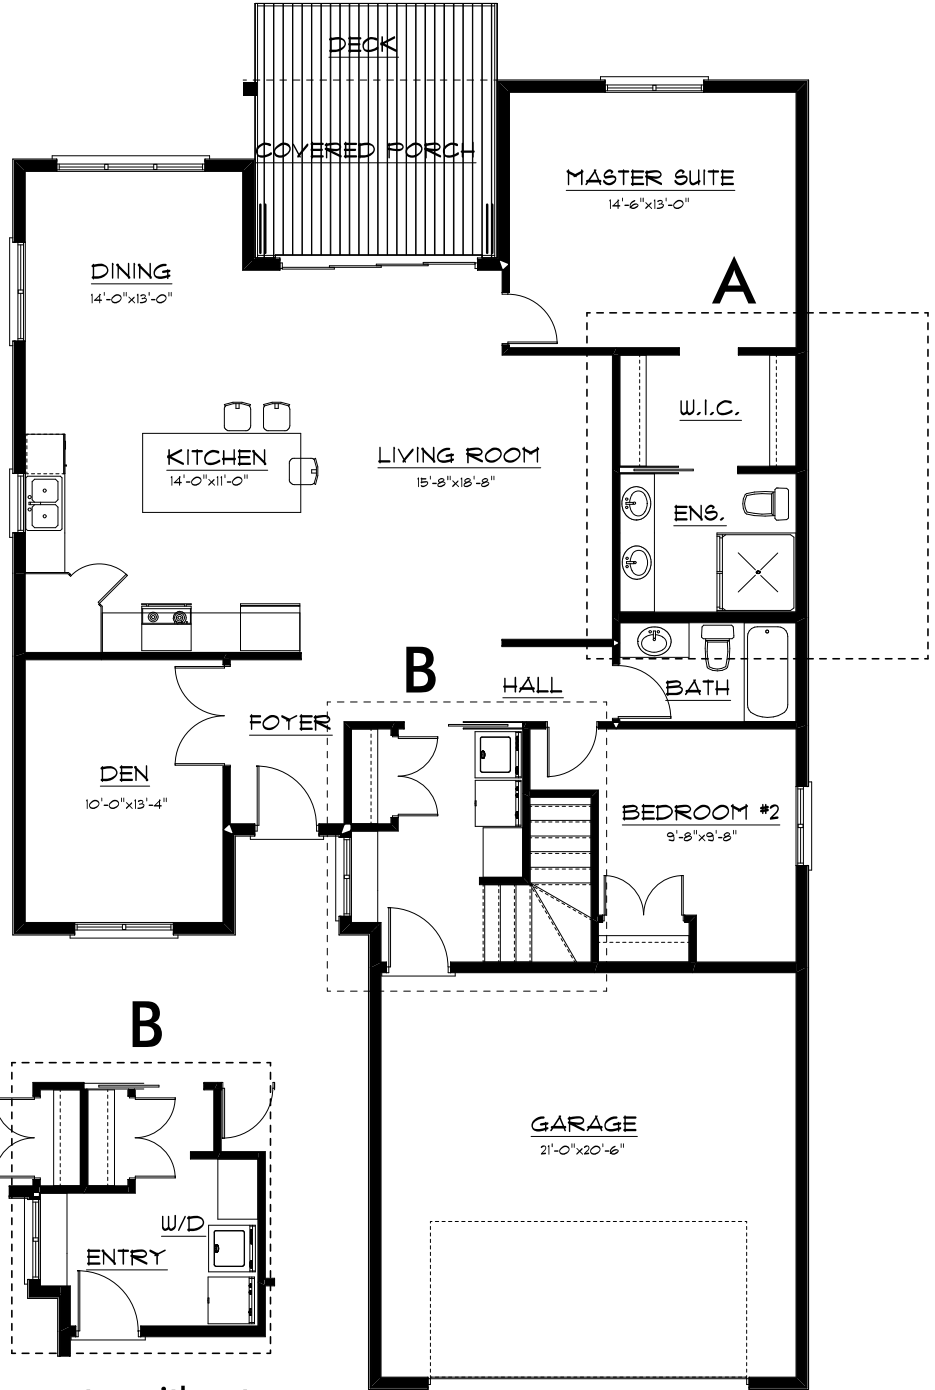

TREVINO ON THE BLUFFS

Main Floor: 1565 sq. ft.

Garage: 461 sq. ft.

lot 2

lot 3

lot 4

lot 5