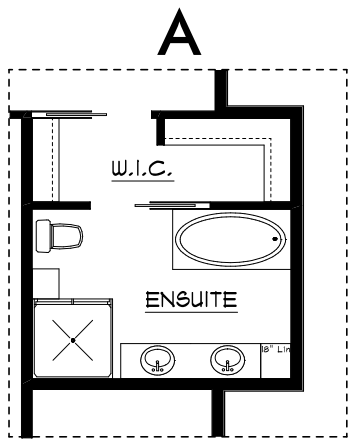

TREVINO ON THE BLUFFS

Main Floor: 1565 sq. ft.

Garage: 461 sq. ft.

lot 2

lot 3

lot 4

lot 5