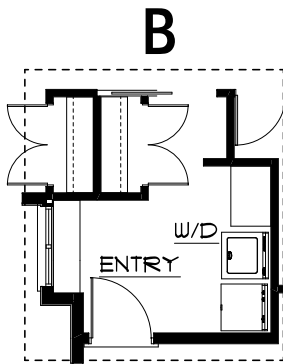

TREVINO ON THE BLUFFS

Main Floor: 1565 sq. ft.

Garage: 461 sq. ft.

lot 2

lot 3

lot 4

lot 5